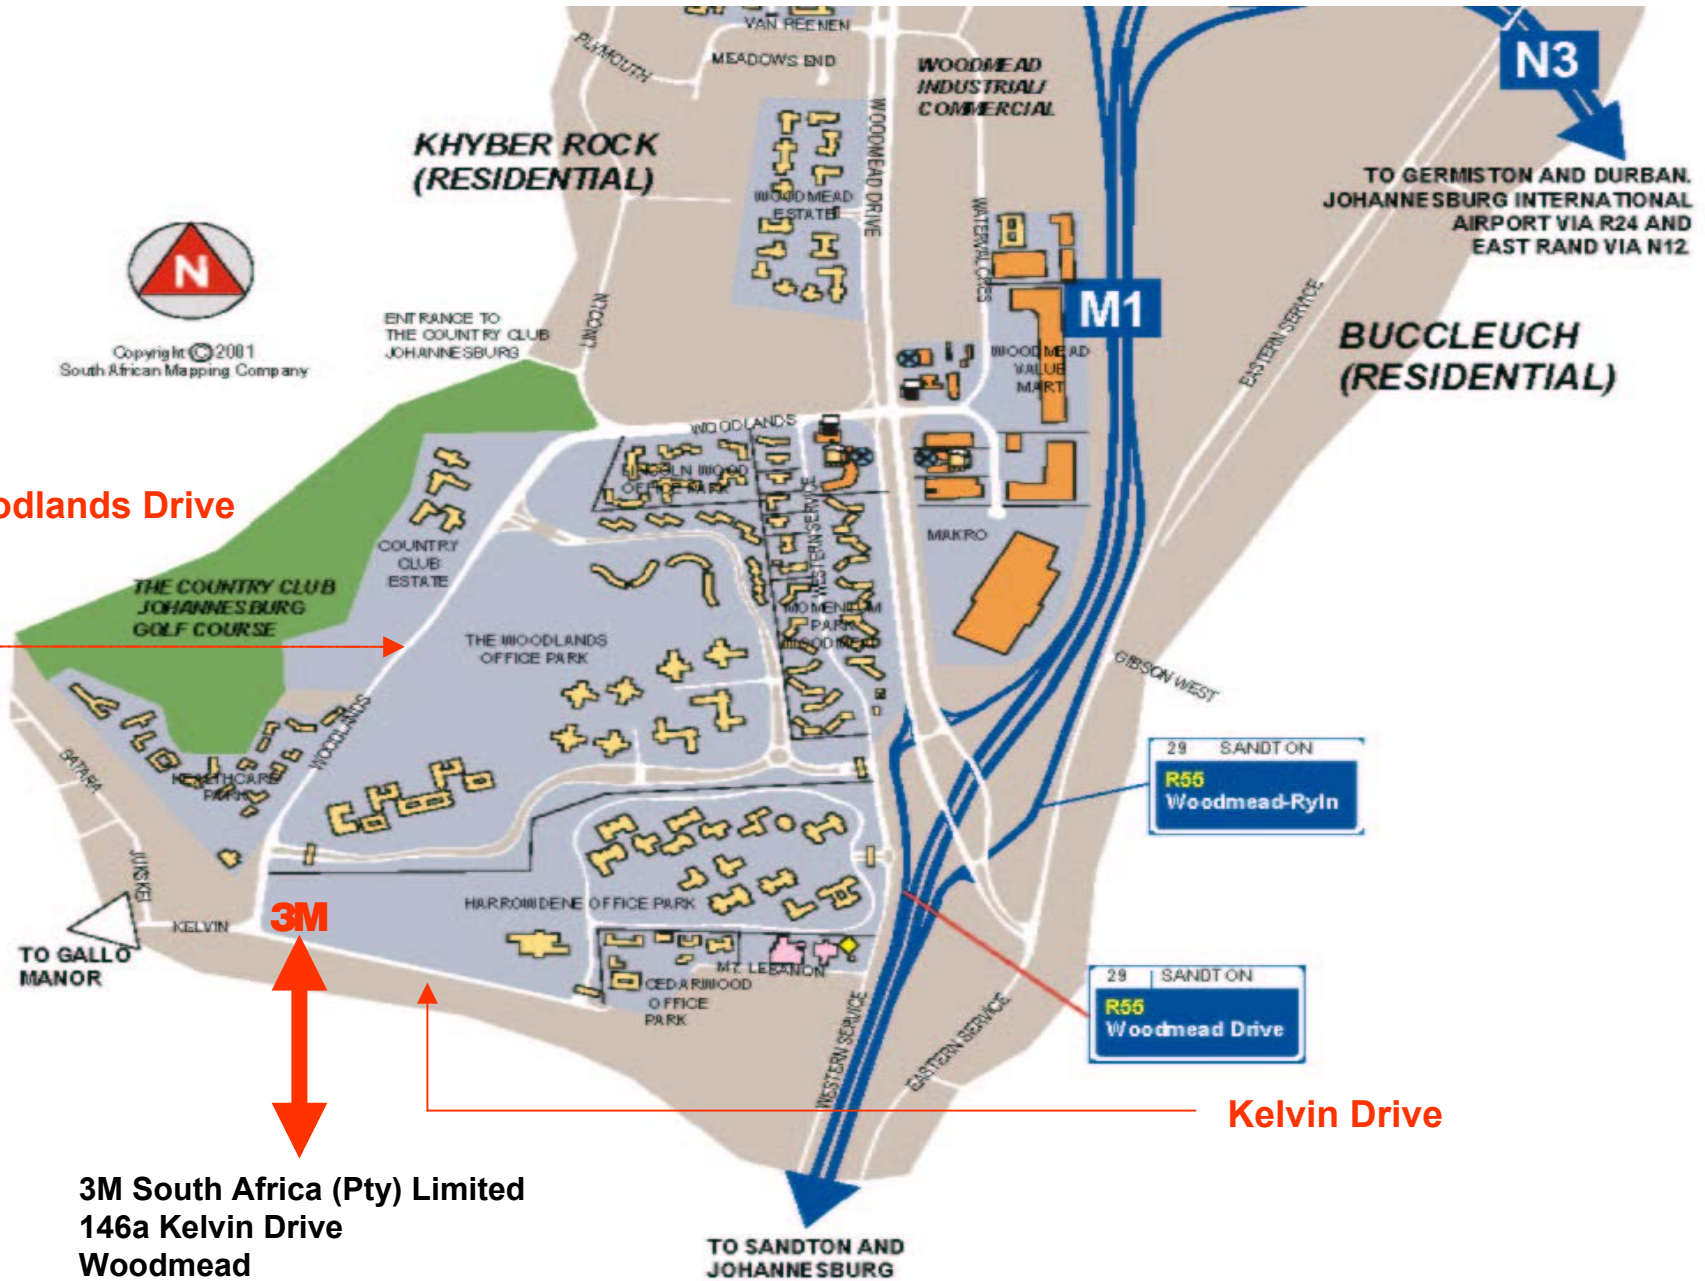

Copyright © 2001
South African Mapping Company

Woodlands Drive

TO GALLO MANOR

3M

3M South Africa (Pty) Limited
146a Kelvin Drive
Woodmead

Kelvin Drive

29 SANDTON
R56
Woodmead-Ryln

29 SANDTON
R56
Woodmead Drive